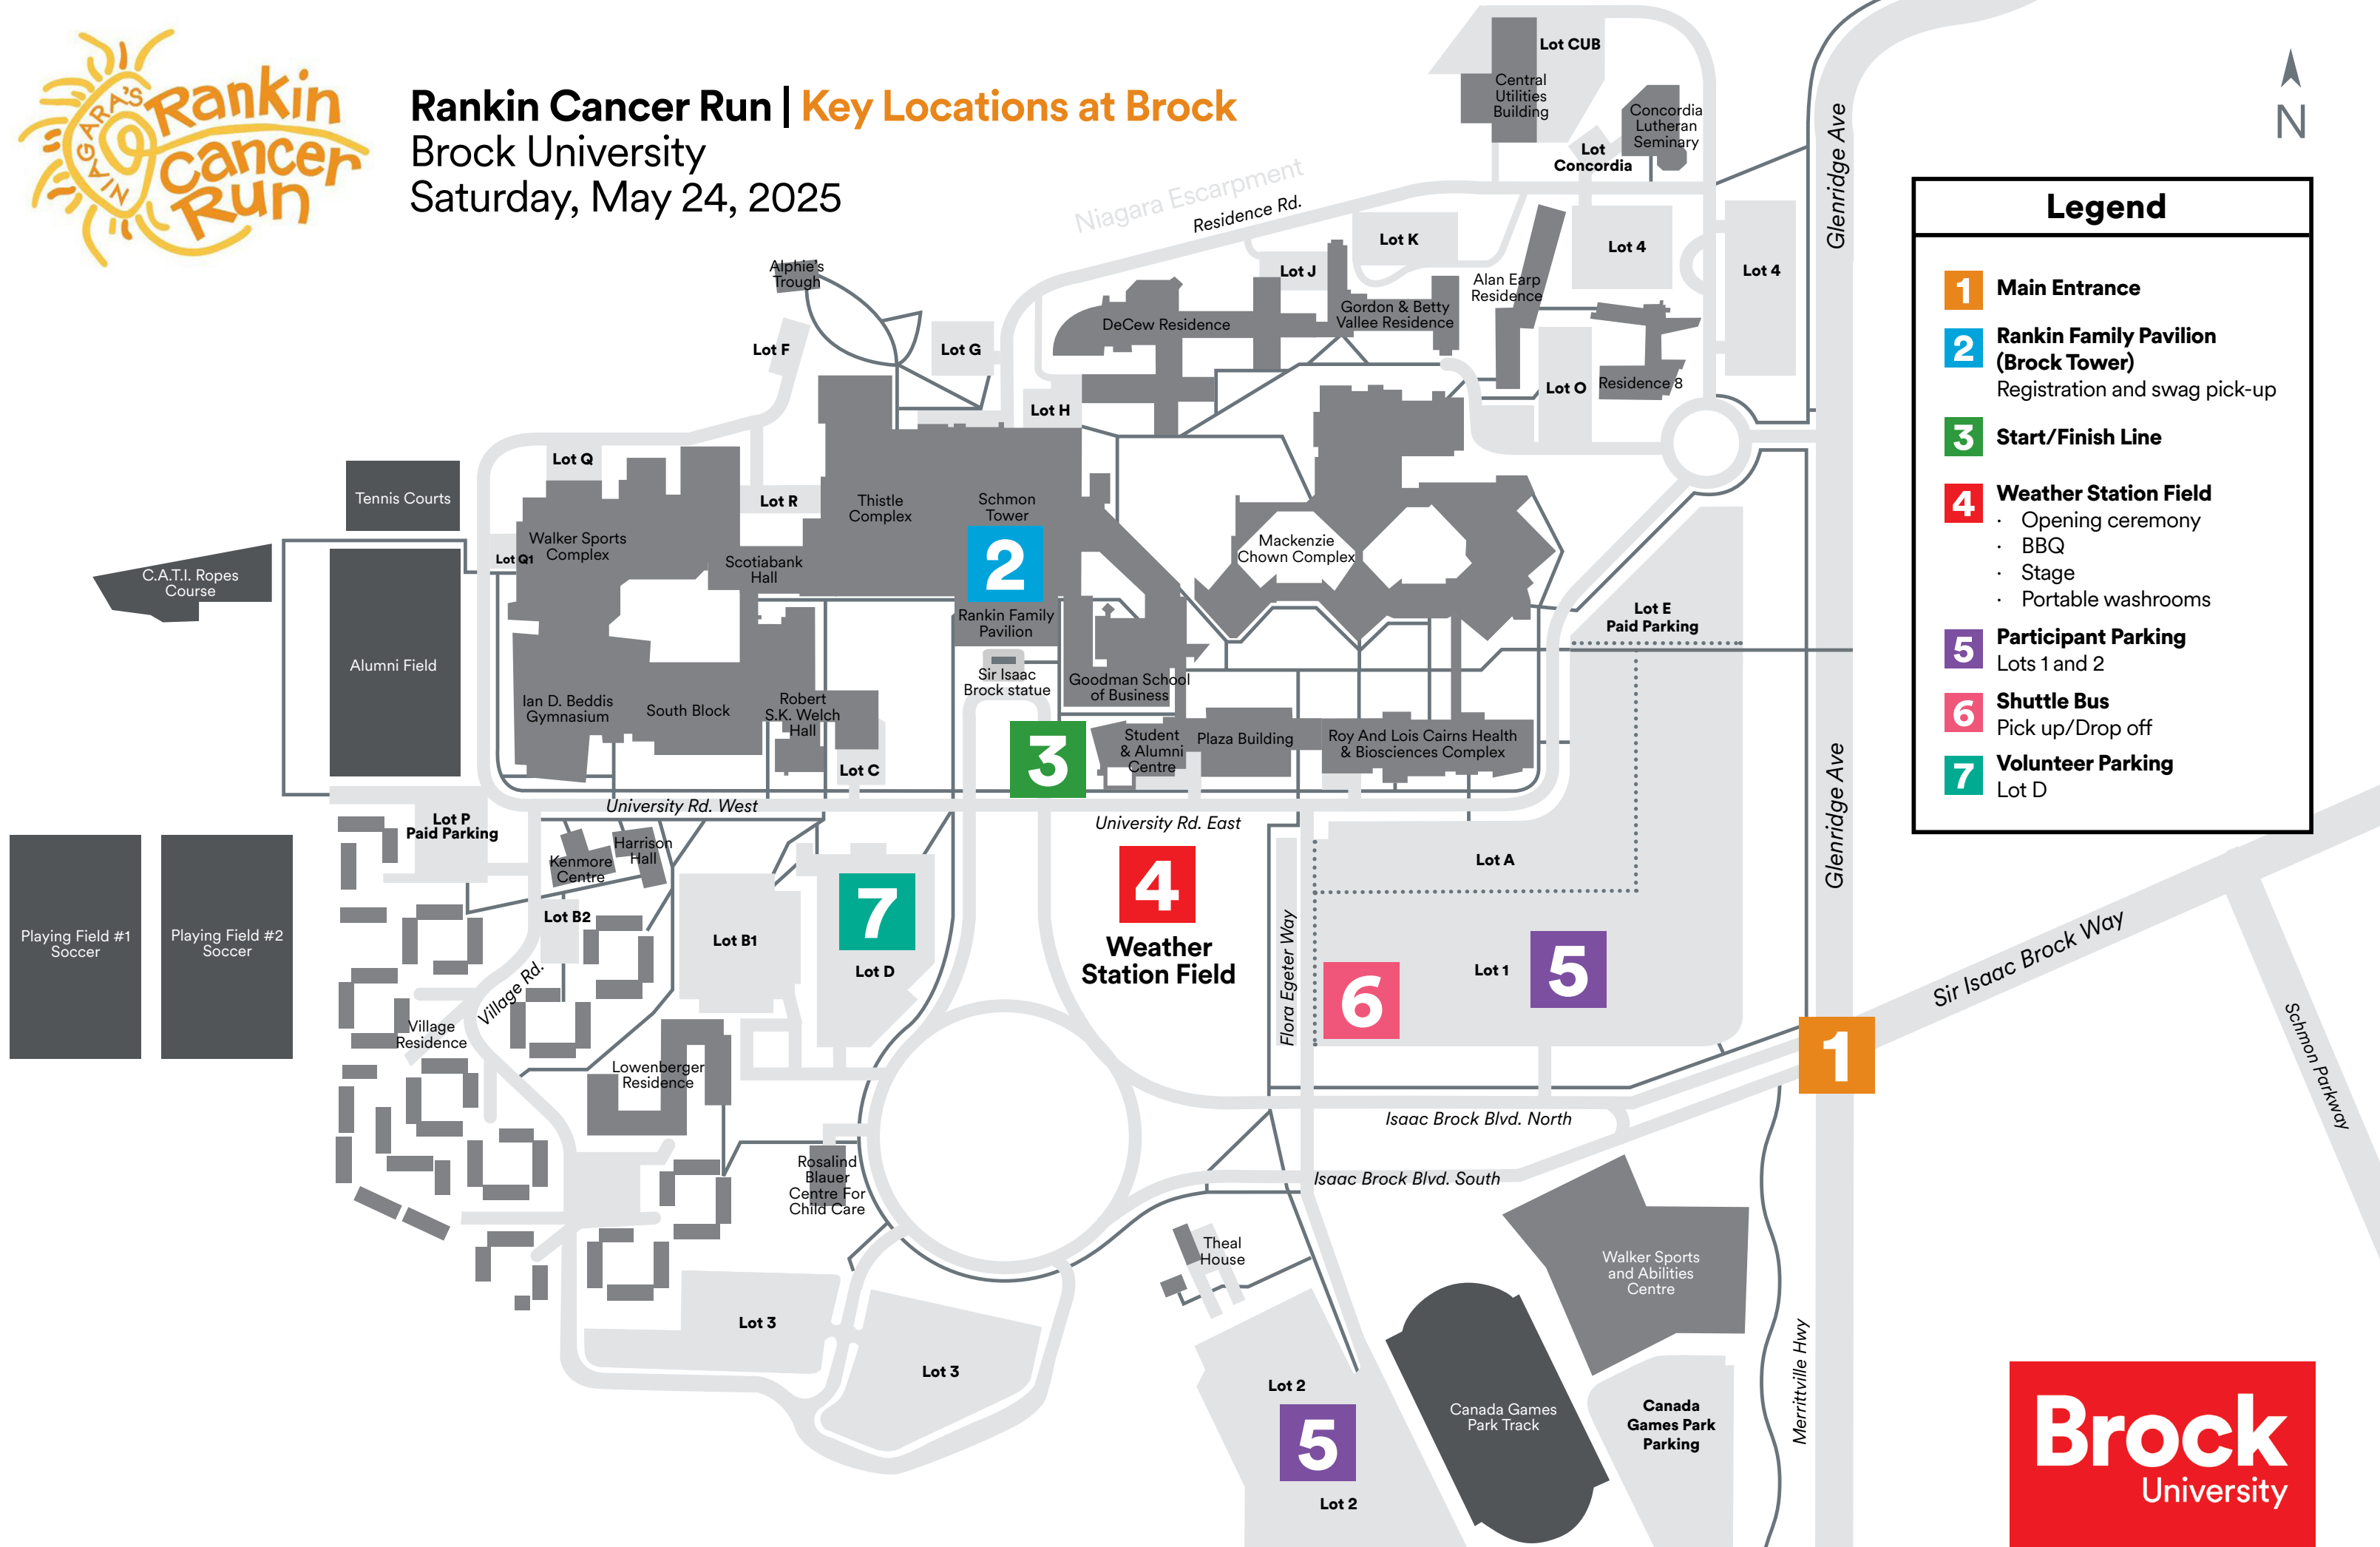

Rankin Cancer Run | Key Locations at Brock

Brock University
Saturday, May 24, 2025

Legend	
1	Main Entrance
2	Rankin Family Pavilion (Brock Tower) Registration and swag pick-up
3	Start/Finish Line
4	Weather Station Field · Opening ceremony · BBQ · Stage · Portable washrooms
5	Participant Parking Lots 1 and 2
6	Shuttle Bus Pick up/Drop off
7	Volunteer Parking Lot D